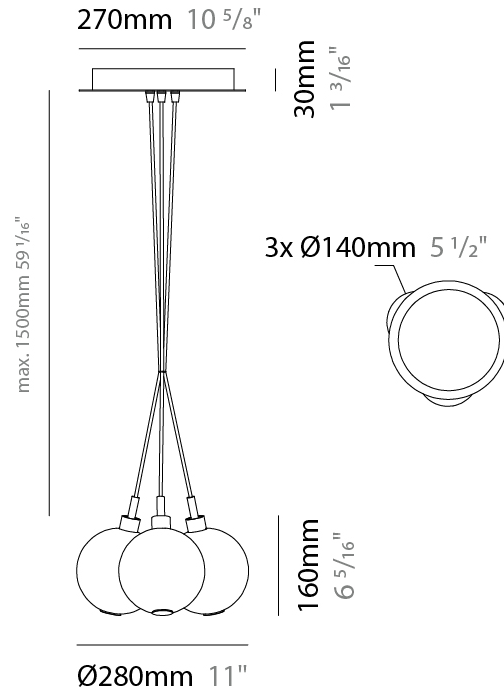

OSCURA - 3 LIGHT CLUSTER SUSPENSION

D141137-

base number   Finish
Options

1. To build a product code in our configurator select the specify button on the base model # product page
2. To build a manual product code on this datasheet choose from the options listed below in blue font and add the suffix to the base model #

GENERAL

Series: Oscura
Subseries: Oscura - 3 Light Cluster
Brand: Cangini & Tucci
Division: Design
Mounting Type: Suspension
Mounting Location: Ceiling
Subcategory: Pendant

PHYSICAL

Shape: Round
Diameter (mm): 270
Diameter (in): 10 ⁵/₈"
Height (mm): 160
Height (in): 6 ⁵/₁₆"
Max. Overall Height (mm): 1660
Max. Overall Height (in): 65 ³/₈"
Light Distribution: Omnidirectional
Weight (kg): 2.25
Weight (lbs): 4.96
Fixture Finish: [AMB](#) / [BLK](#) / [BRZ](#) / [GLD](#) / [GRN](#) / [PNK](#) / [RGD](#) / [RUB](#) / [SKB](#) / [SMK](#) / [STE](#) / [TOB](#) / [TRA](#)
Holder Finish: PSS
Fixture Material: Glass / Metal
Cable Details: 1500mm cable

ELECTRICAL

Number of Lamps: 3
Lamp Type: LED Retrofit
Bulb Included: Bulb Not Included
Total Output Wattage (W): 12
Max. Wattage Per Lamp (W): 4
Lamp Base: G9
Input Voltage (V): 120

LED

OPTICAL

RATINGS AND CERTIFICATIONS

Certified By: Certified for North American Standards
IP rating: IP20